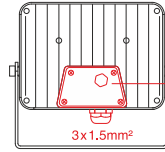

CONEXION ESTANCA
CONNECTION BOXPROOF