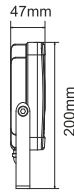

CONEXION ESTANCA
CONNECTION BOXPROOF