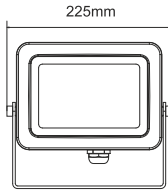

SKY ALUMINIUM 40W 220-240V 110° LED

IP65

<450 nm

EMERGENCY KIT
COMPATIBLE pág. 360

CON VALVULA DE RESPIRACION
WITH RESPIRATOR VALVE

Akzo Nobel
ANTI CORROSIVE
MARINE PAINT

CONEXION ESTANCA
CONNECTION BOXPROOF